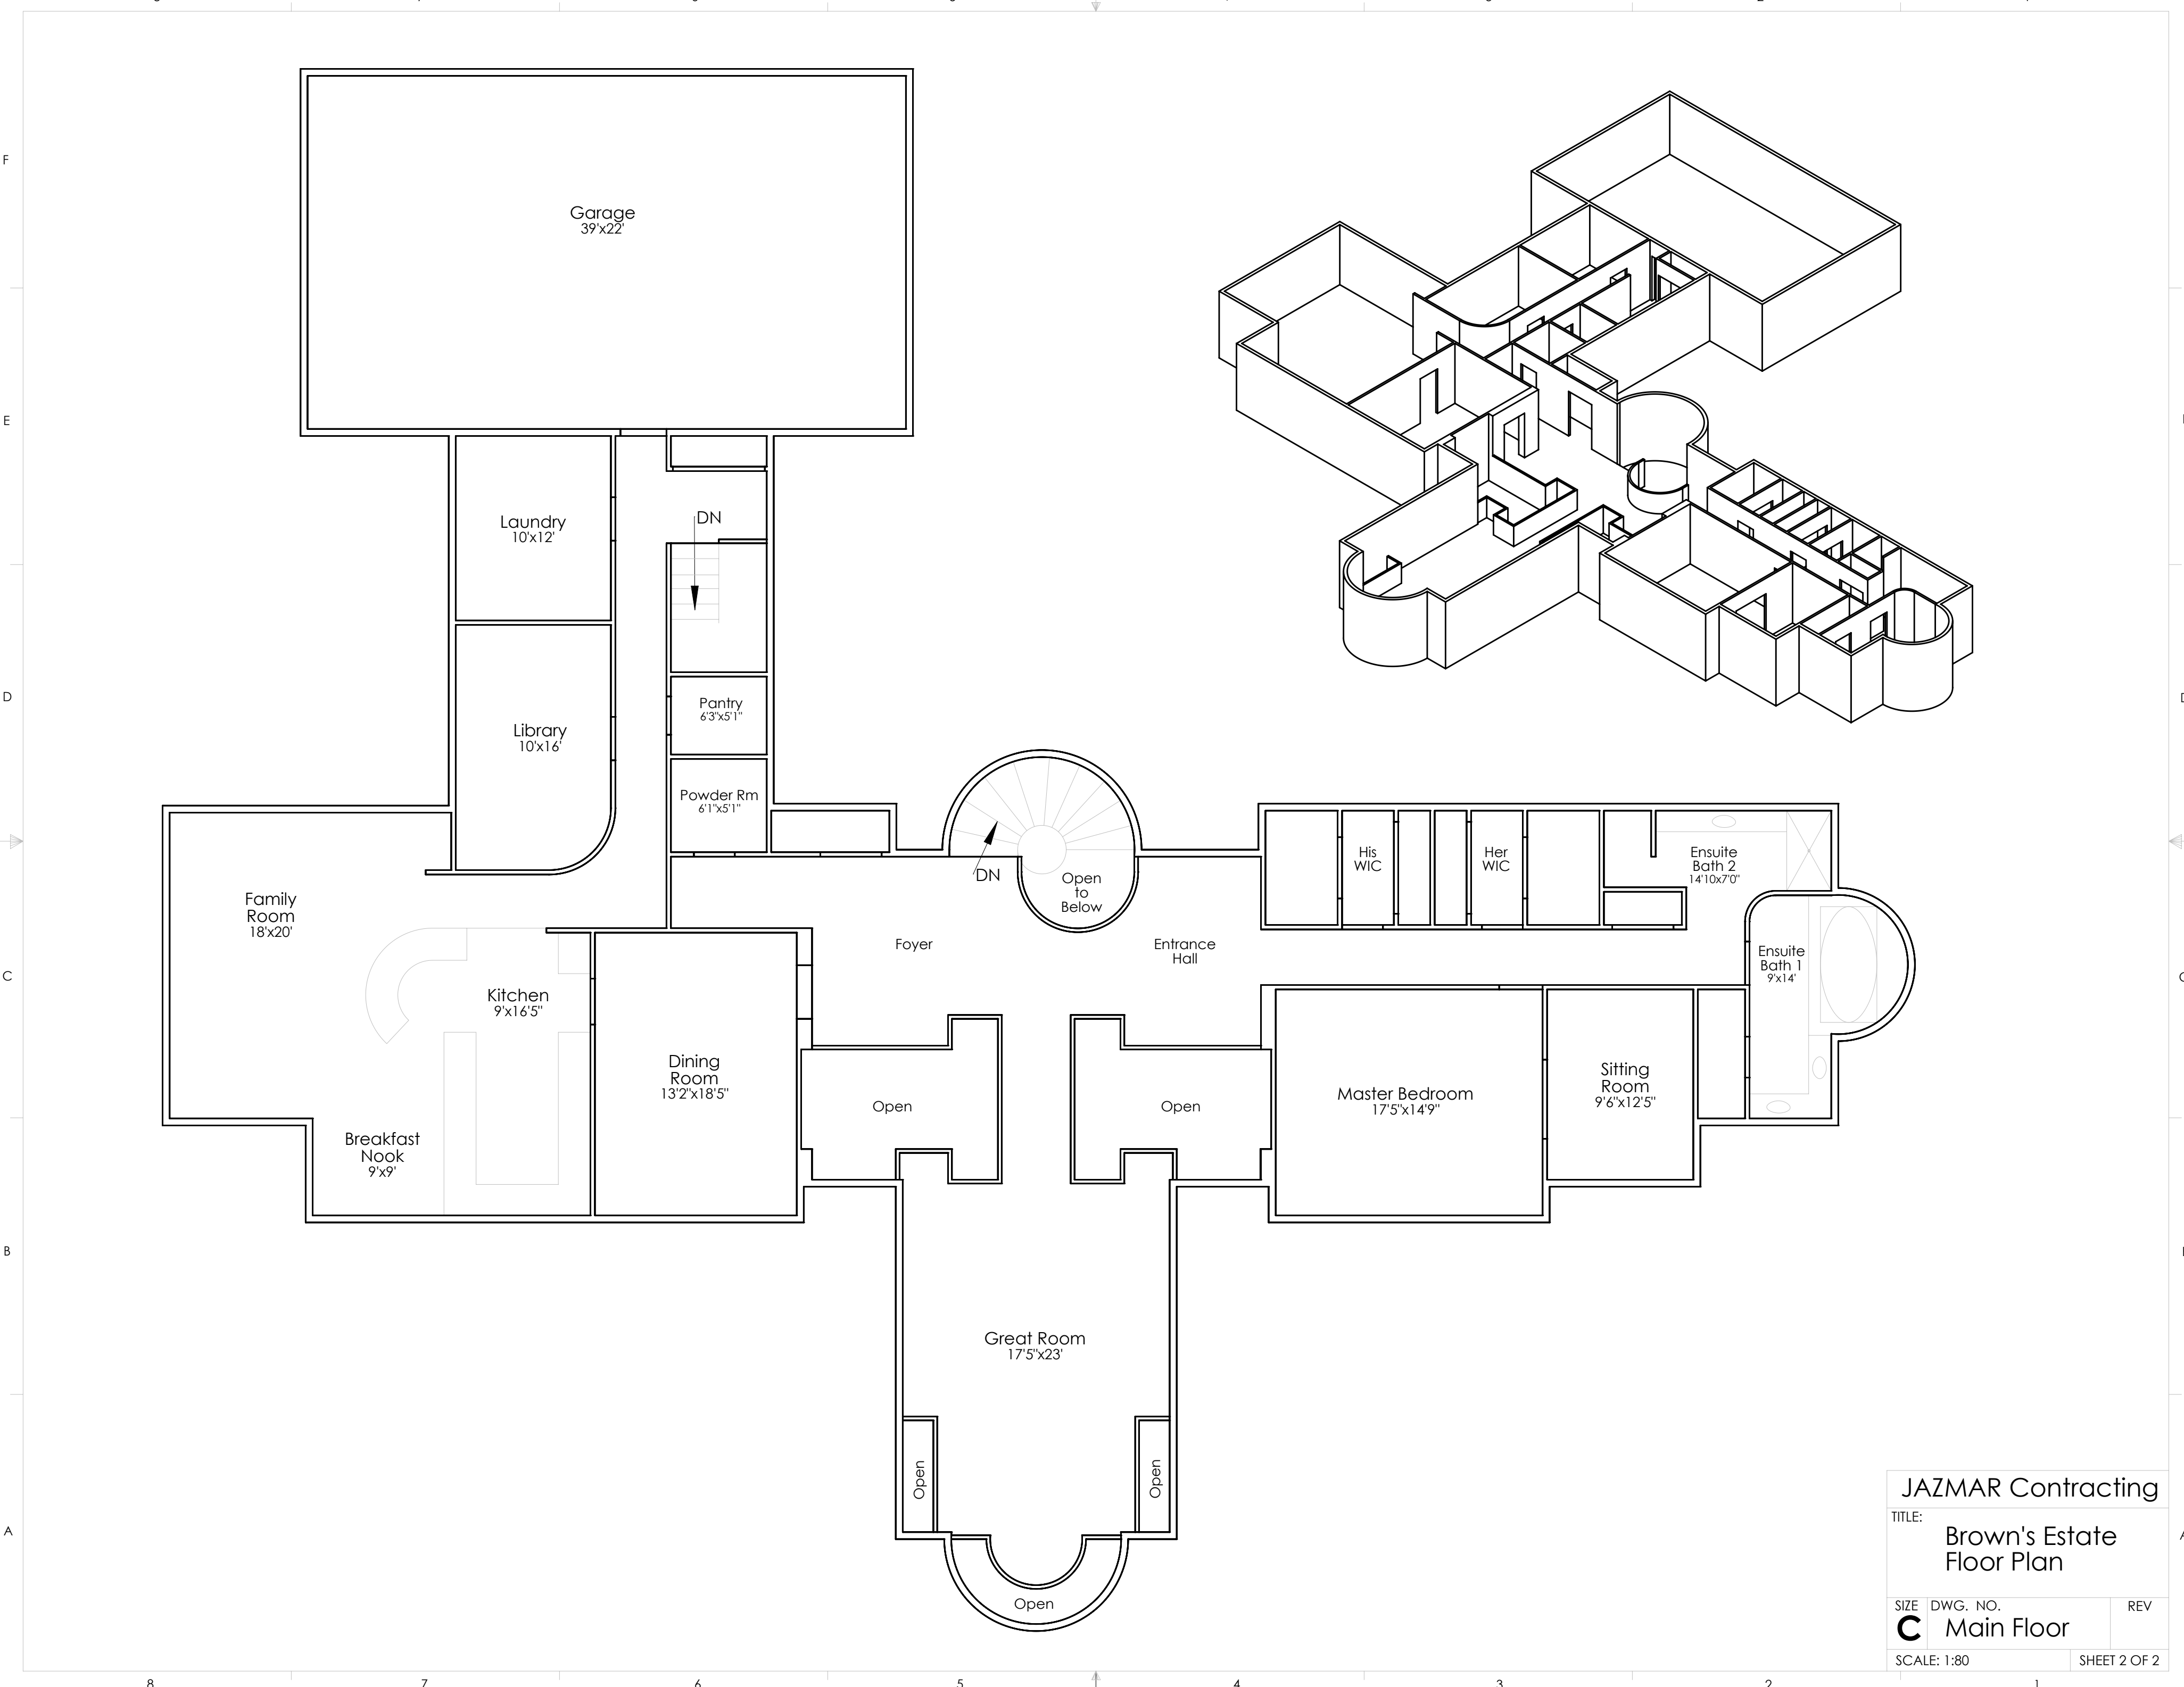

JAZMAR Contracting		
TITLE: Brown's Estate Floor Plan		
SIZE	DWG. NO.	REV
<b>C</b>	Lower Level	
SCALE: 1:80		SHEET 1 OF 2

JAZMAR Contracting		
TITLE: Brown's Estate Floor Plan		
SIZE	DWG. NO.	REV
<b>C</b>	Main Floor	
SCALE: 1:80		SHEET 2 OF 2